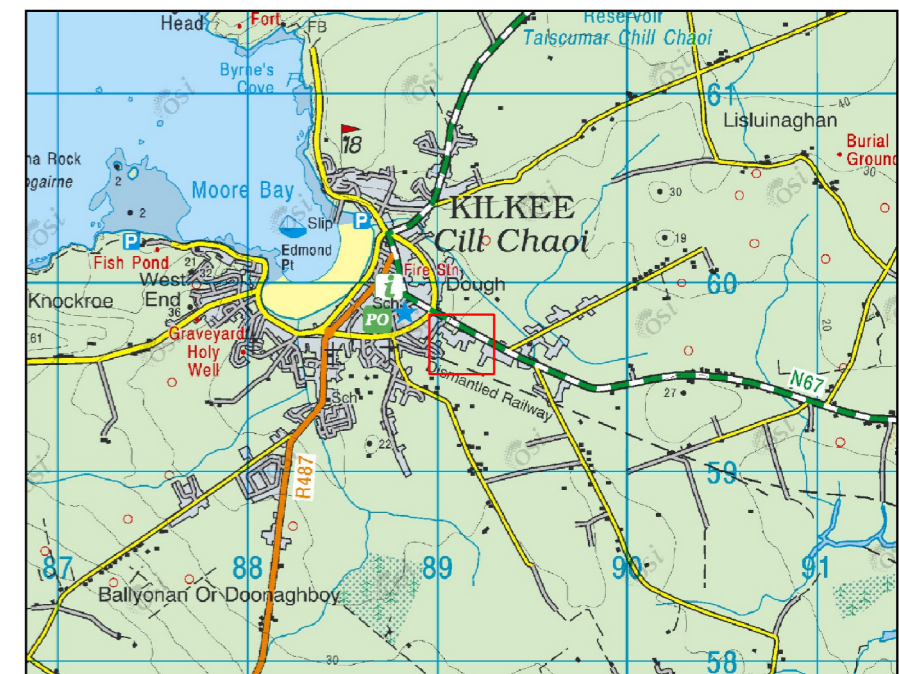

N67 Road Towards Kilkee

N67 Road Towards Kilrush

N67 Road Compound

Site Entrance

Temporary crossing point on diverted watercourse

Construction Access
Kilkee Bay Hotel

Legend

-  Site Compound Locations
-  Temporary Access Routes
-  Embankment
-  Channel Realignment
-  Existing Watercourse